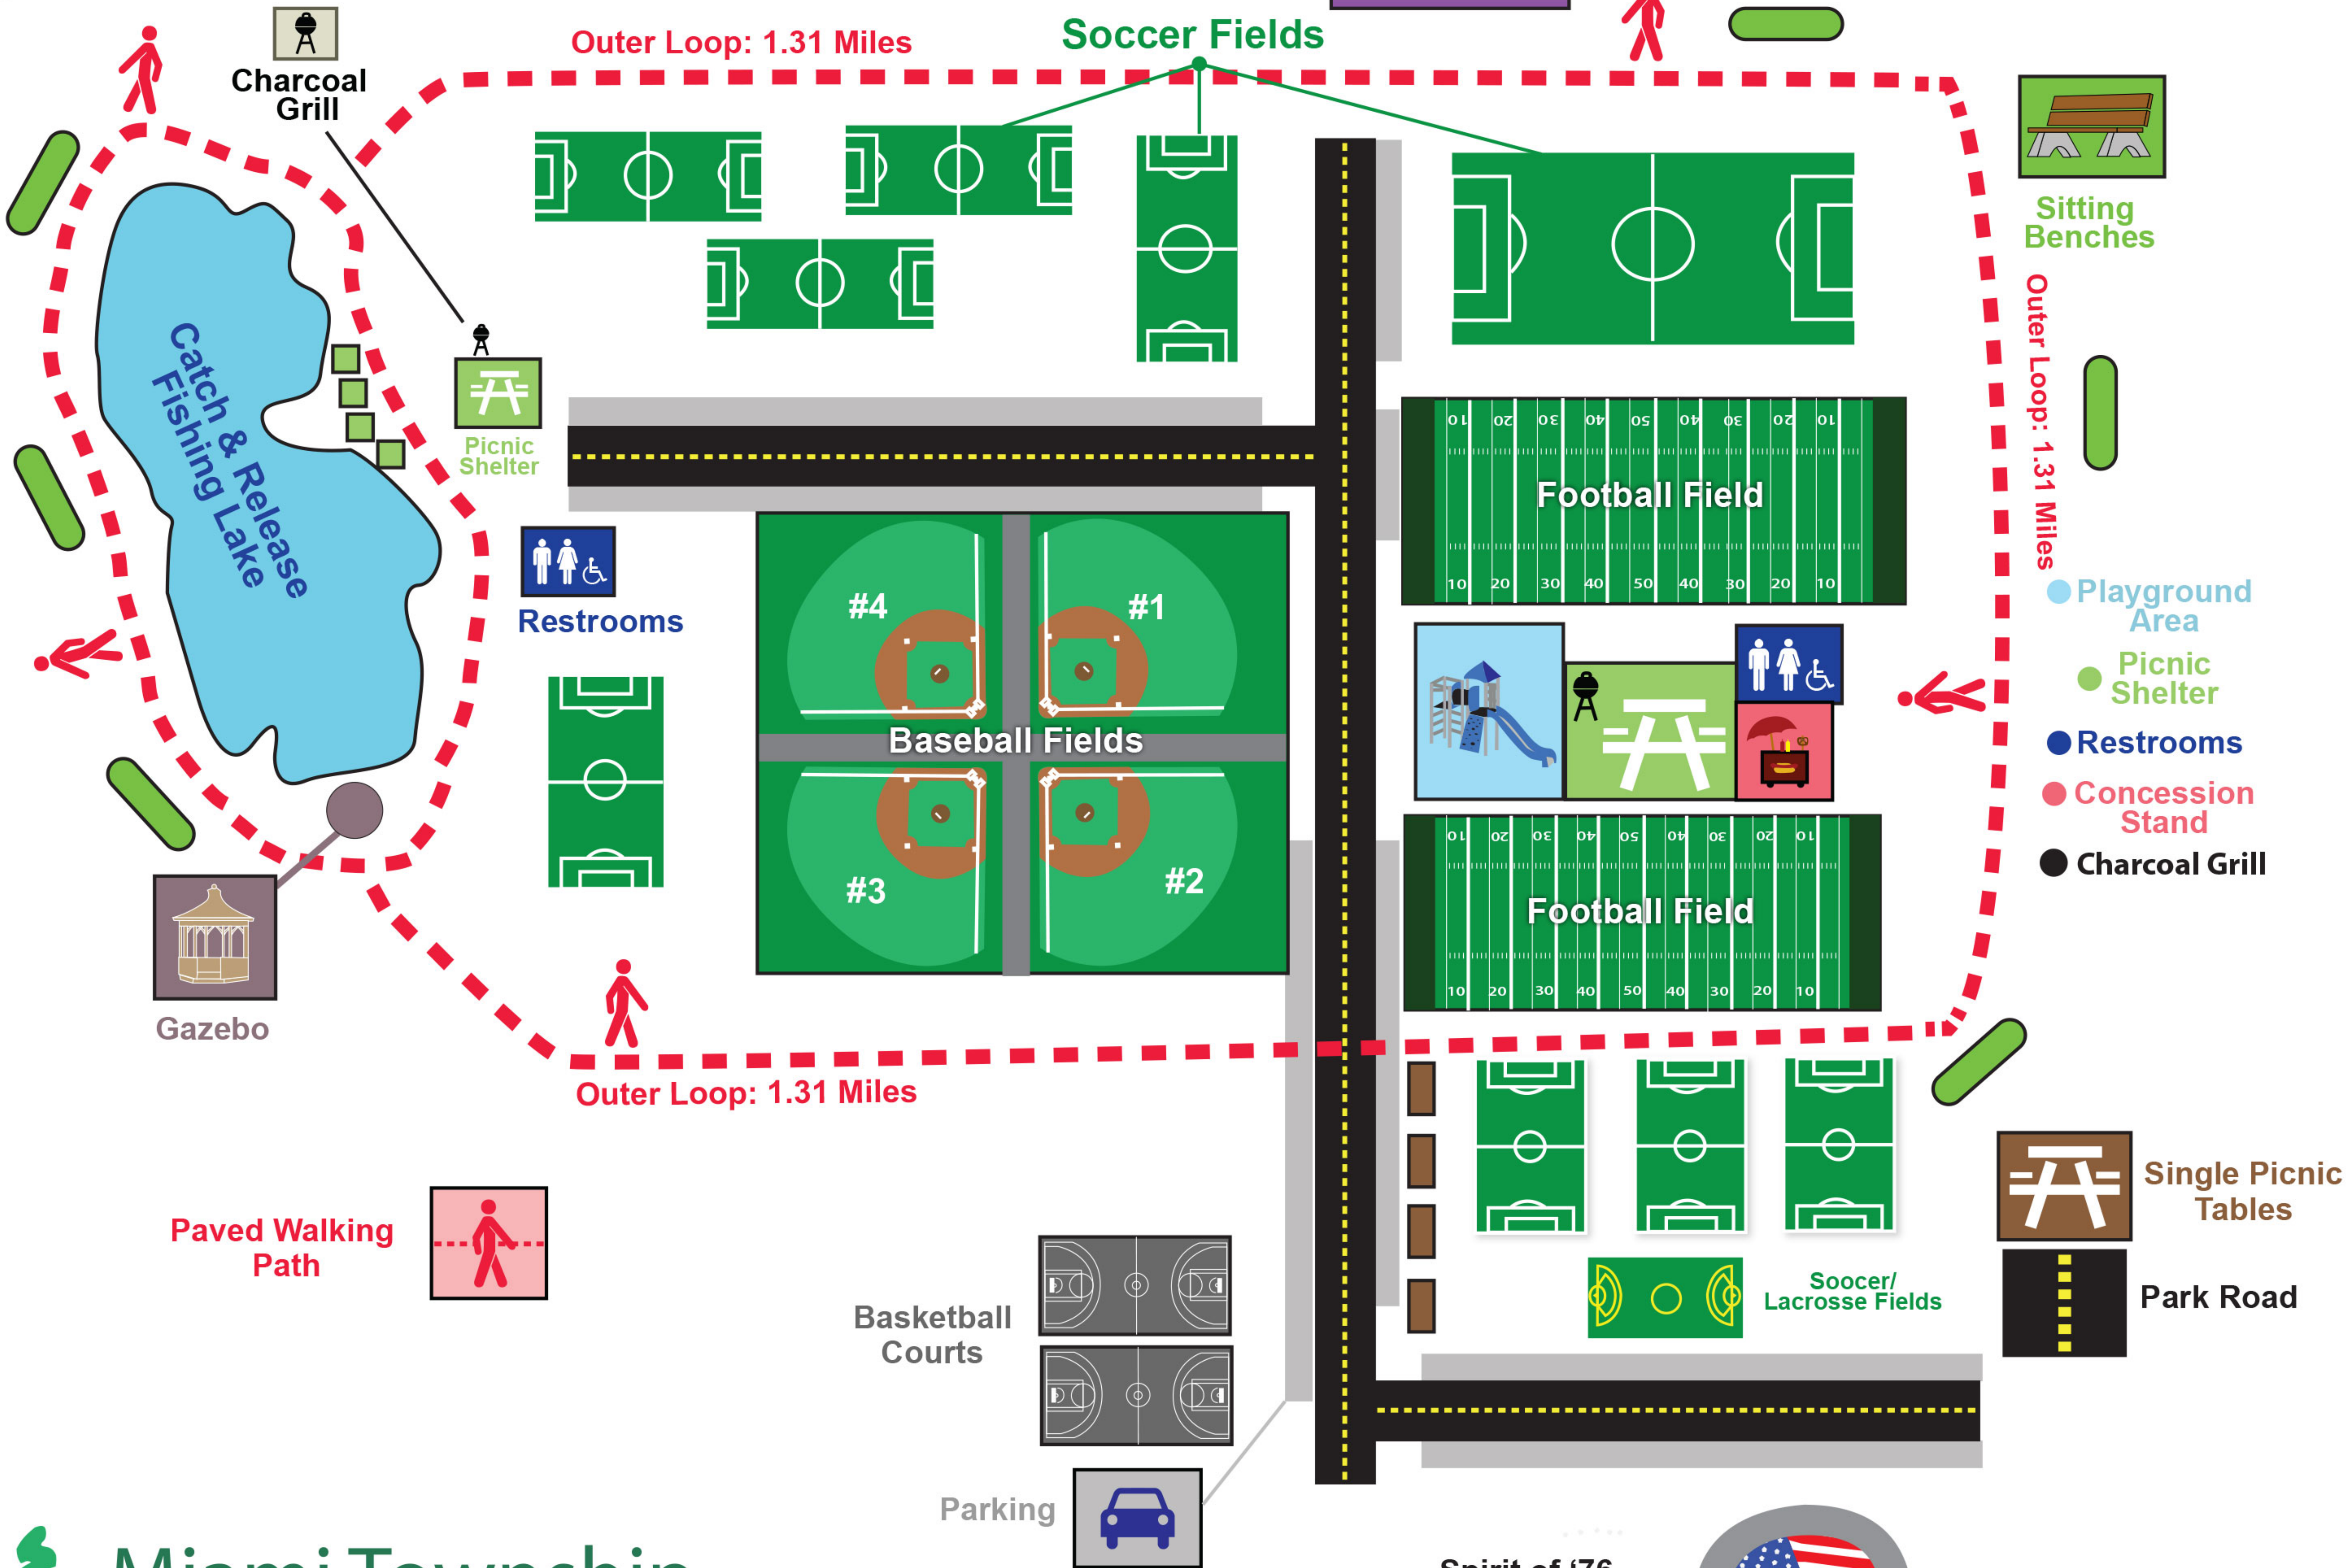

Miami Meadows Park Map

Bark Park
(2 Acres)

Sitting Benches

Outer Loop: 1.31 Miles

Playground Area

Picnic Shelter

Restrooms

Concession Stand

Charcoal Grill

Single Picnic Tables

Park Road