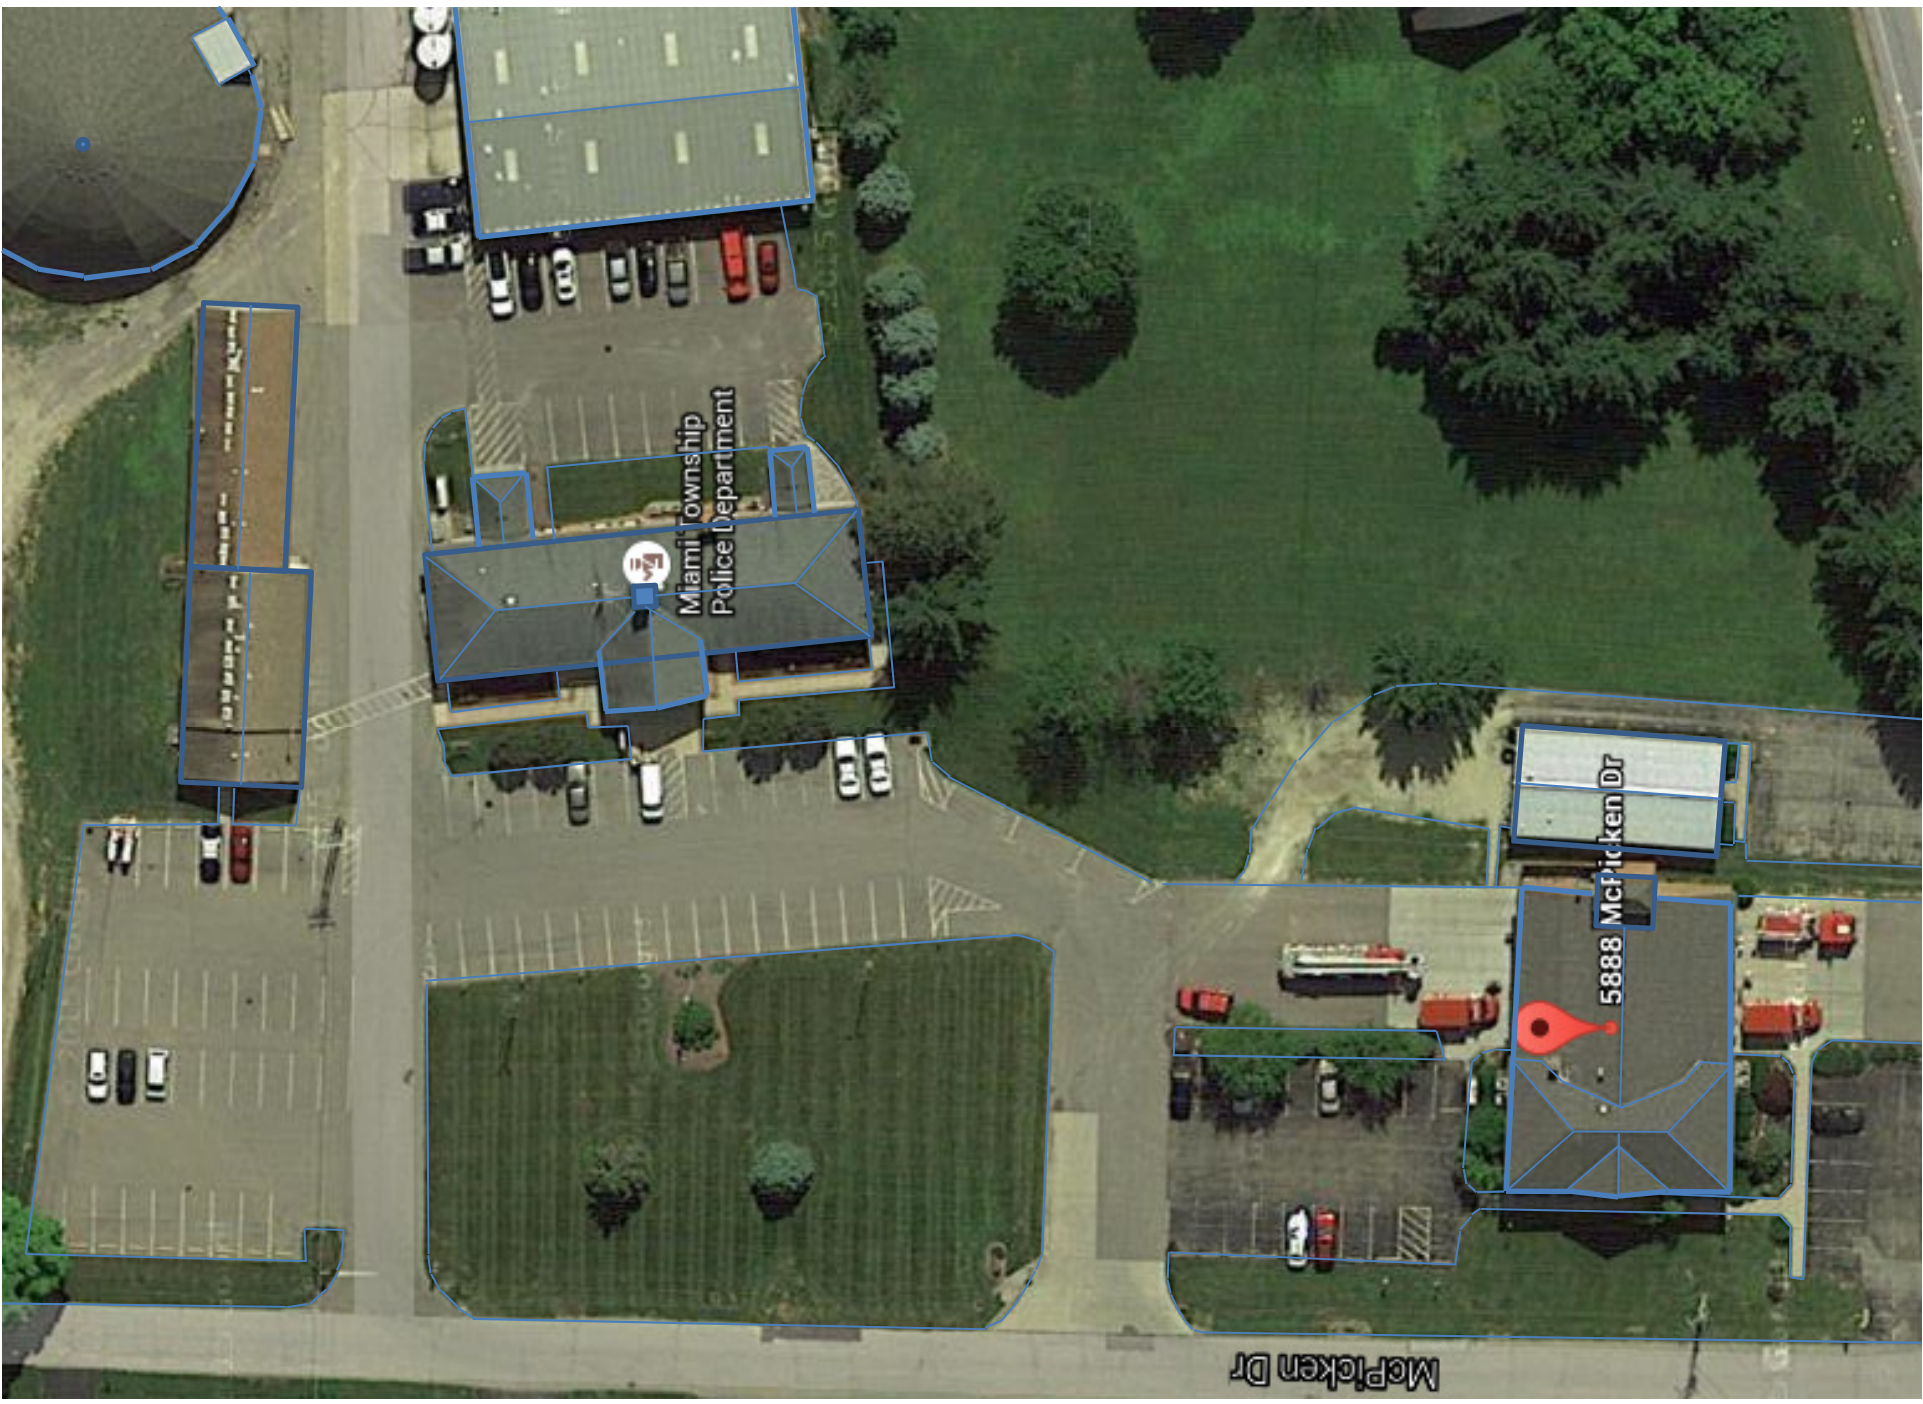

Salt Dome

Police Garage

Police Annex

Training Center

MT Police

Training Parking

McPicken Drive

Fitness Center

MTF&EMS Station 26

State Route 28

Miami Township  
Police Department

5888 McPicken Dr

McPicken Dr