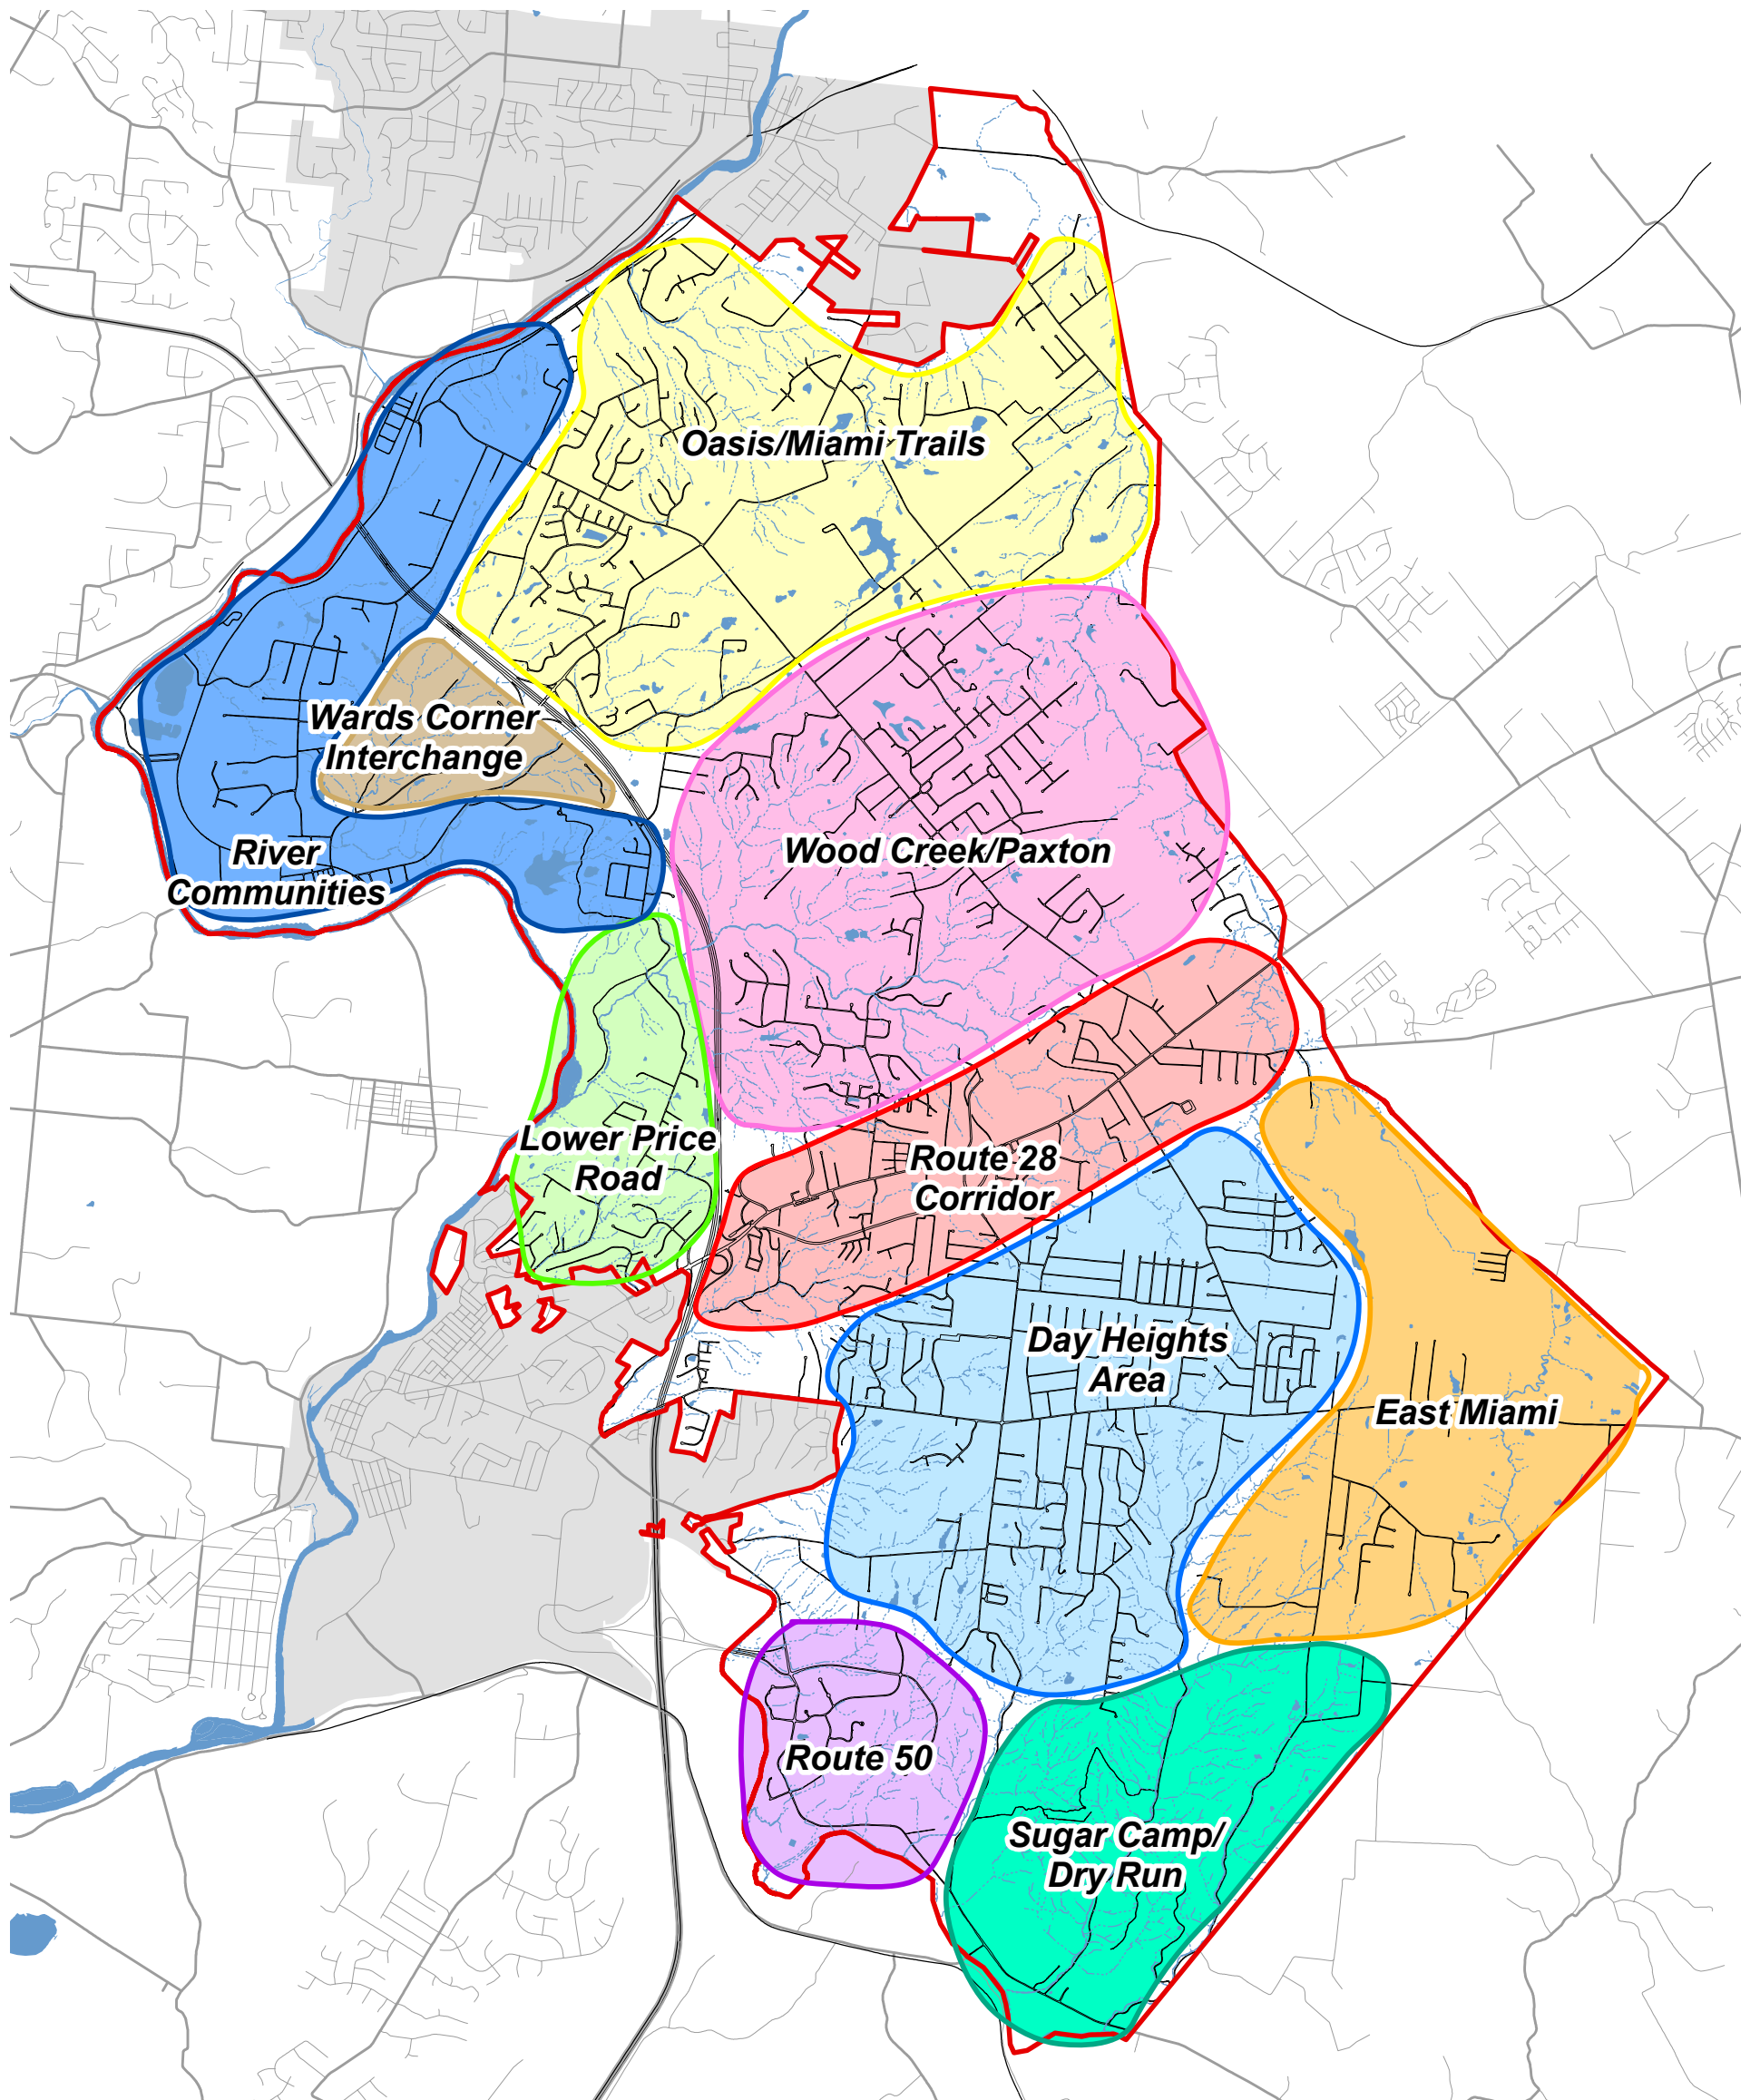

Imagine Miami

VISION2025

Miami Township, Clermont County, Ohio
Comprehensive Plan

Legend

Concept Areas

- | | | |
|--------------------|--------------------------|---------------------|
| Route 28 Corridor | Lower Price Road | Miami Township |
| Wood Creek/Paxton | River Communities | Other Jurisdictions |
| Day Heights Area | Oasis/Miami Trails | Key Intersections |
| East Miami | Wards Corner Interchange | Key Entry Points |
| Sugar Camp/Dry Run | | |
| Route 50 | | |

Figure 13

Concept Areas

September 9, 2005